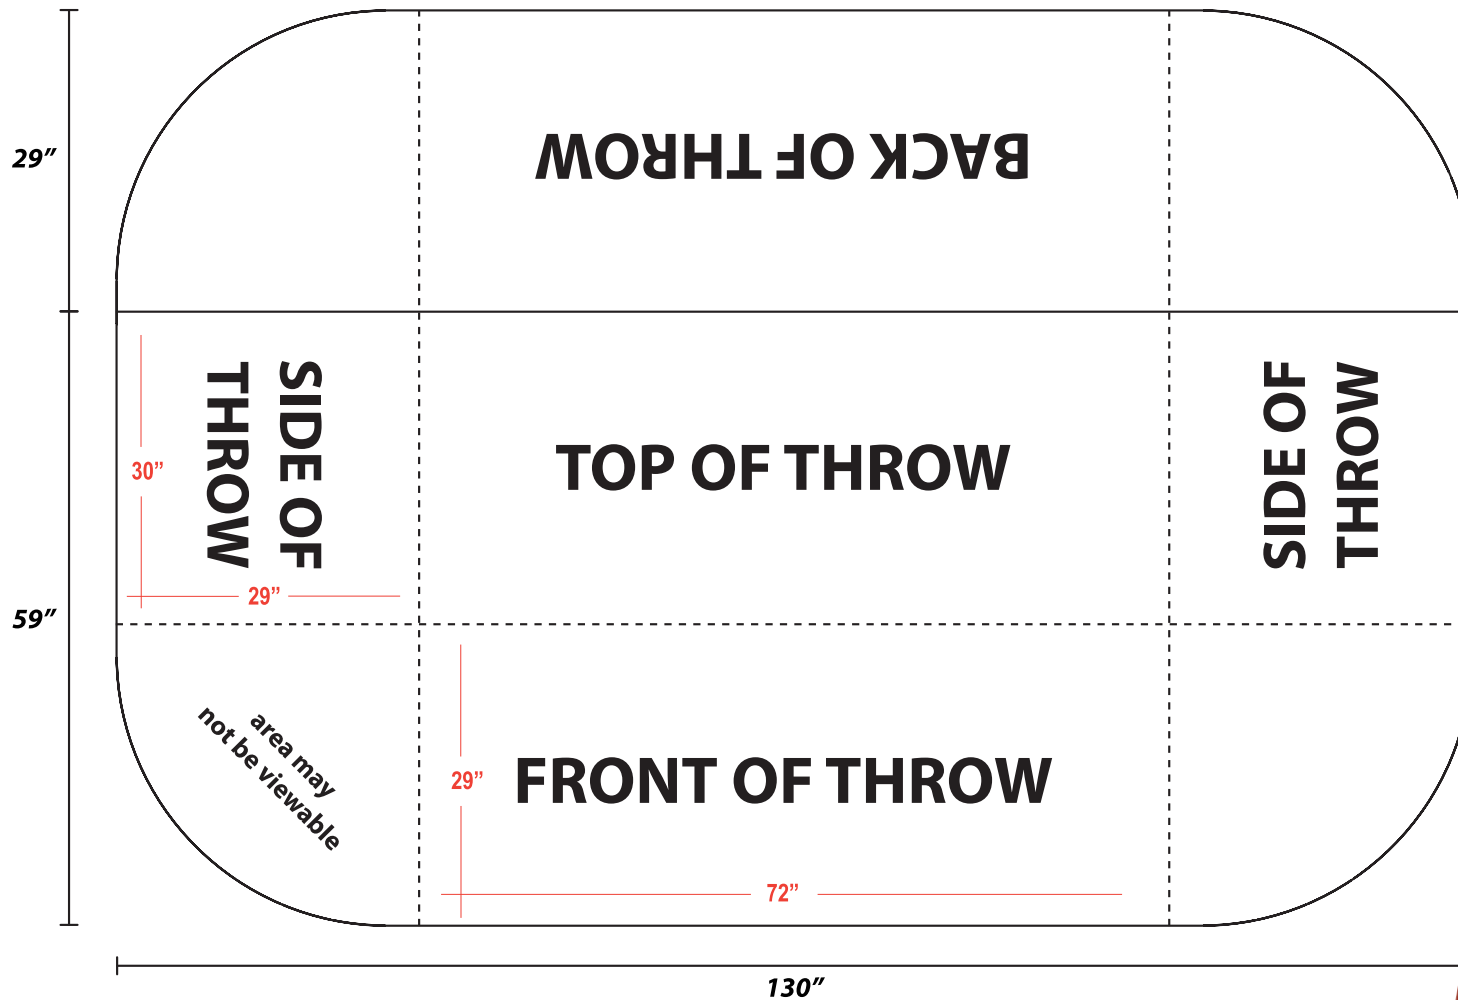

6' Dye Sub Standard Table Throw (Full Bleed)

Two Separate Files

Back File

130.5"W x 29.5"H

Front/Top/Side File

130.5"W x 59.5"H

*Add a 1/4" bleed to files for printing

*PMS color matching is not guaranteed.