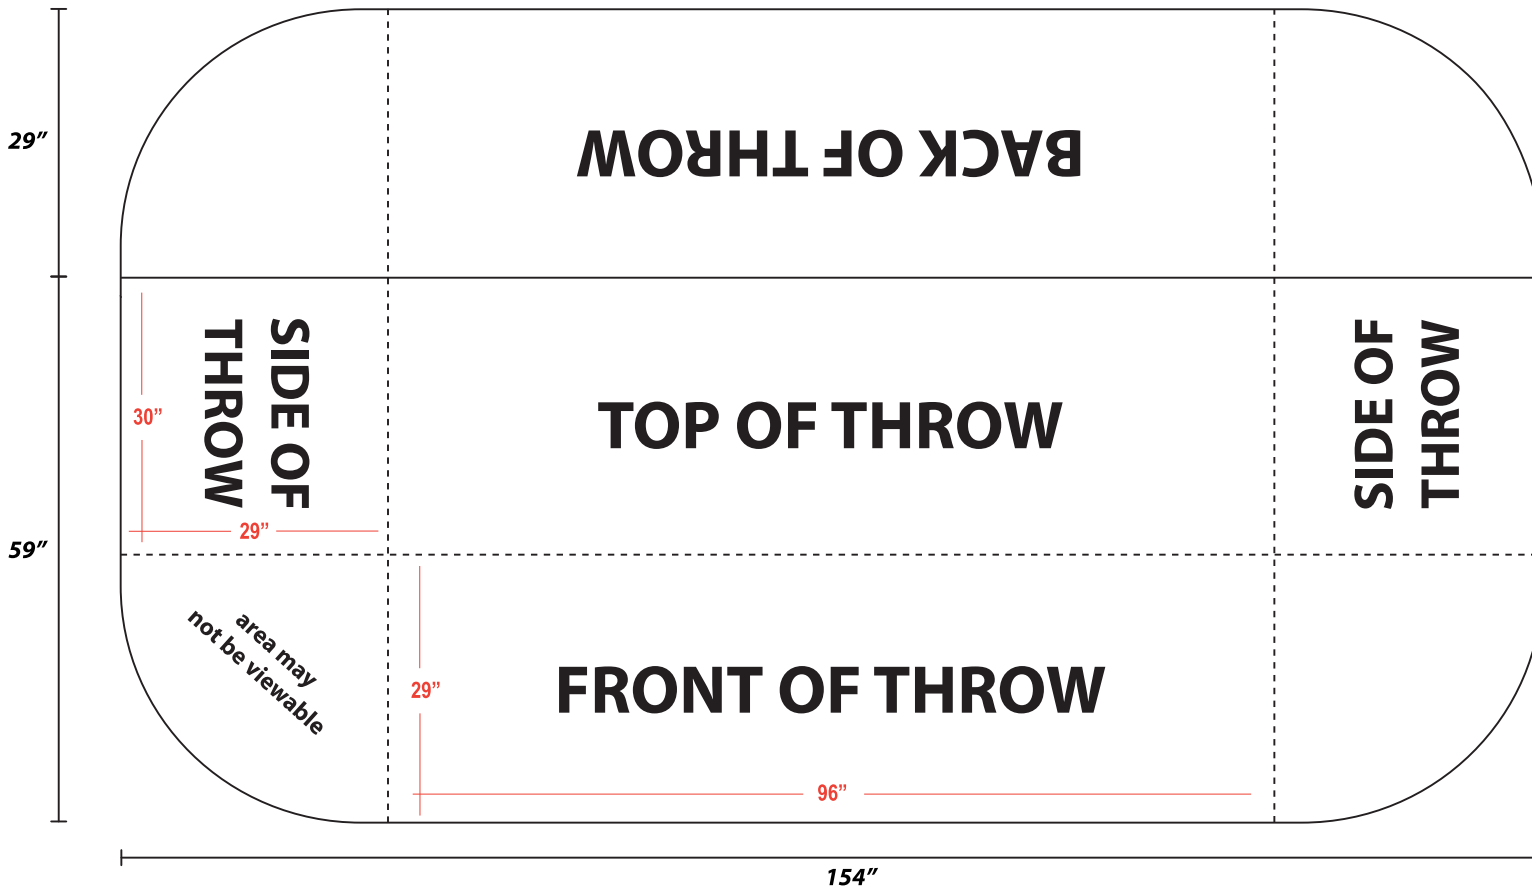

8' Dye Sub Standard Table Throw (Full Bleed)

Two Separate Files

Back File

154.5"W x 29.5"H

Front/Top/Side File

154.5"W x 59.5"H

*Add a 1/4" bleed to files for printing

*PMS color matching is not guaranteed.

*Dye Sub products are printed CMYK (4 color) process from your file.

*All images must be embedded and all fonts must be outlined

ACCEPTABLE FILE FORMATS:

Vector lines

Vector image

- * Adobe Illustrator (.ai, .pdf, .eps)
- * All Fonts Outlined/Images embedded